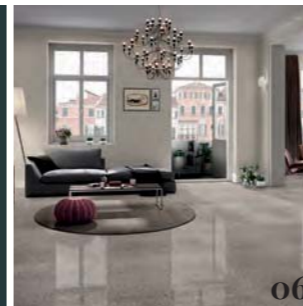

PARADE

emotions never lie

Residential