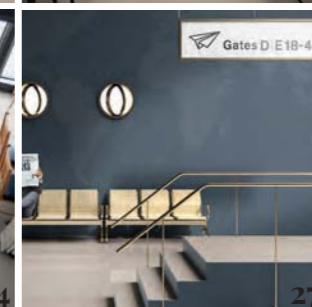

Commercial