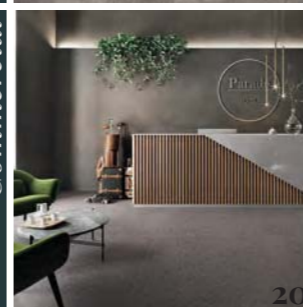

Commercial