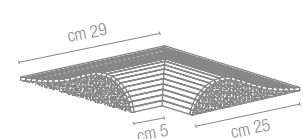

Gradone (assemblato)
cm 120x33 - 47¹/₄"x13"

Angolare (assemblato)
cm 120x33 - 47¹/₄"x13"

Bordo Terminale Gradino Outdoor
cm 11x90 - 4³/₈"x35³/₈"

Bordo Terminale Gradino Outdoor
cm 15x120 - 5⁷/₈"x47¹/₄"

Gradino B.C. Outdoor
cm 30x120 - 11³/₄"x47¹/₄"

Bordo Terminale Gradino Outdoor
cm 15x60 - 5⁷/₈"x23⁵/₈"

Gradino B.C. Outdoor
cm 30x60 - 11³/₄"x23⁵/₈"

Art. 9660 Pool Wave
cm 60x25 - 23⁵/₈"x9⁷/₈"

Art. 9667 Pool Wave
cm 30x30 - 11³/₄"x11³/₄"

Art. 9668 Pool Wave
cm 30x30 - 11³/₄"x11³/₄"