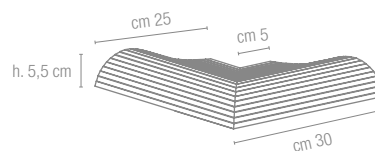

Gradone (assemblato)
cm 120x33 - 47¹/₄"x13"

Angolare (assemblato)
cm 120x33 - 47¹/₄"x13"

Bordo Terminale Gradino Outdoor
cm 11x90 - 4³/₈"x35³/₈"

Bordo Terminale Gradino Outdoor
cm 15x120 - 5⁷/₈"x47¹/₄"

Gradino B.C. Outdoor
cm 30x120 - 11³/₄"x47¹/₄"

Bordo Terminale Gradino Outdoor
cm 15x60 - 5⁷/₈"x23⁵/₈"

Gradino B.C. Outdoor
cm 30x60 - 11³/₄"x23⁵/₈"

Art. 9660 Pool Wave
cm 60x25 - 23⁵/₈"x9⁷/₈"

Art. 9667 Pool Wave
cm 30x30 - 11³/₄"x11³/₄"

Art. 9668 Pool Wave
cm 30x30 - 11³/₄"x11³/₄"