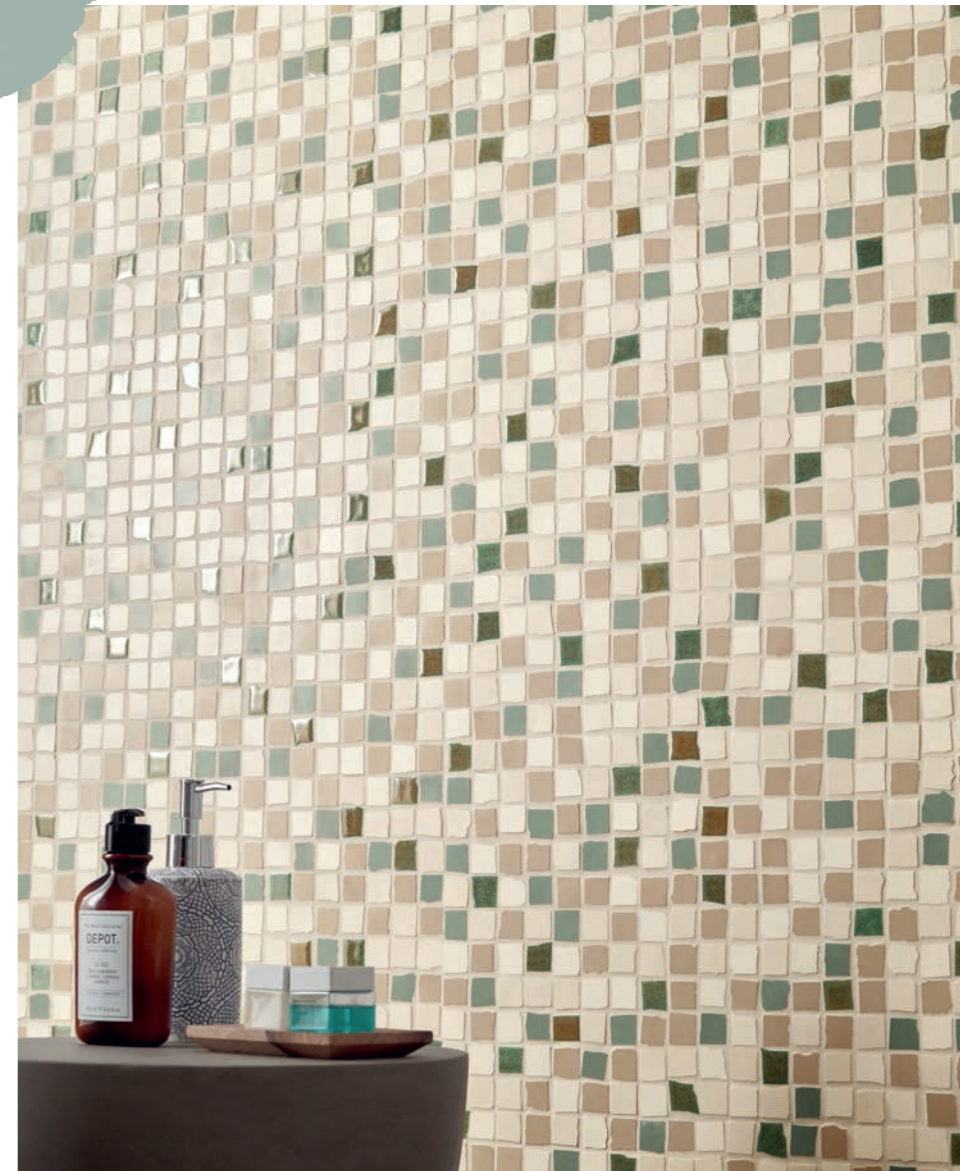

Mosaic Responsive Green
20 x 20