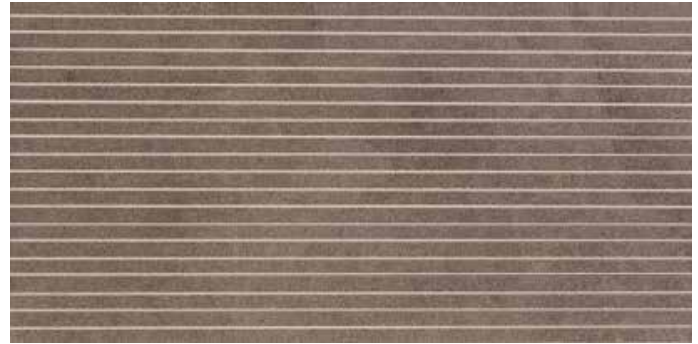

decoro C*

cm 30x60 - 11³/₄"x23⁵/₈"
listello cm 1,5x60 - 1/2"x23⁵/₈"

cm 5x45 - 2"x17³/₄"

cm 5x5 - 2"x2"